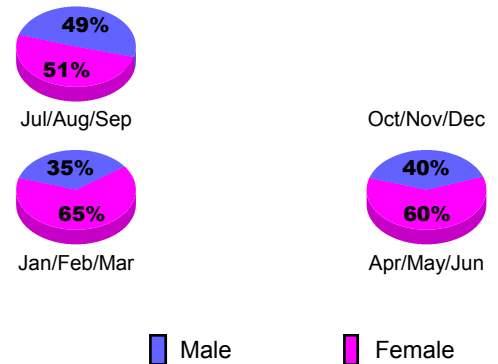

GMT: **NICOLAS JARA ORELLANA**

Location: **ECUADOR**

GMT CA: **3**

**CLUBS**

Month	New Club Goal	Actual New Clubs	Actual Dropped Clubs	Gain/Loss of Clubs
<b>2012-2013</b>				
Jul/Aug/Sep		1	0	1
Oct/Nov/Dec		0	2	-2
Jan/Feb/Mar		1	-1	2
Apr/May/June		0	0	0
<b>Totals</b>		<b>2</b>	<b>1</b>	<b>1</b>

**Club Results 2012-2013**  
Goal, New, Dropped, Gain/Loss

**YTD Status Quo Clubs 2012-2013**

Status Quo Clubs Compared to Status Quo Members

**Club Gain/Loss 2012-2013**

**MEMBERSHIP**

Month	Net Memb Goal	Actual New Memb	Actual Dropped Memb	Gain/Loss of Memb
<b>2012-2013</b>				
Jul/Aug/Sep		63	31	32
Oct/Nov/Dec		30	84	-54
Jan/Feb/Mar		41	17	24
Apr/May/June		43	39	4
<b>Totals</b>		<b>177</b>	<b>171</b>	<b>6</b>

**Membership Results 2012-2013**  
Goal, New, Dropped, Gain/Loss

**Gender Comparison 2012-2013**

**Membership Gain/Loss 2012-2013**