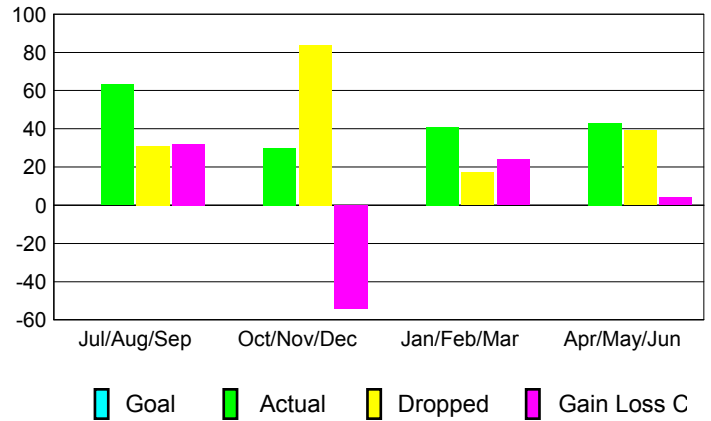

GMT: **NICOLAS JARA ORELLANA**

Location: **ECUADOR**

GMT CA: **3**

**CLUBS**

Month	New Club Goal	Actual New Clubs	Actual Dropped Clubs	Gain/Loss of Clubs
<b>2012-2013</b>				
Jul/Aug/Sep		1	0	1
Oct/Nov/Dec		0	2	-2
Jan/Feb/Mar		1	-1	2
Apr/May/June		0	0	0
<b>Totals</b>		<b>2</b>	<b>1</b>	<b>1</b>

**Club Results 2012-2013**  
Goal, New, Dropped, Gain/Loss

**YTD Status Quo Clubs 2012-2013**

Status Quo Clubs Compared to Status Quo Members

**Club Gain/Loss 2012-2013**

**MEMBERSHIP**

Month	Net Memb Goal	Actual New Memb	Actual Dropped Memb	Gain/Loss of Memb
<b>2012-2013</b>				
Jul/Aug/Sep		63	31	32
Oct/Nov/Dec		30	84	-54
Jan/Feb/Mar		41	17	24
Apr/May/June		43	39	4
<b>Totals</b>		<b>177</b>	<b>171</b>	<b>6</b>

**Membership Results 2012-2013**  
Goal, New, Dropped, Gain/Loss

**Gender Comparison 2012-2013**

**Membership Gain/Loss 2012-2013**