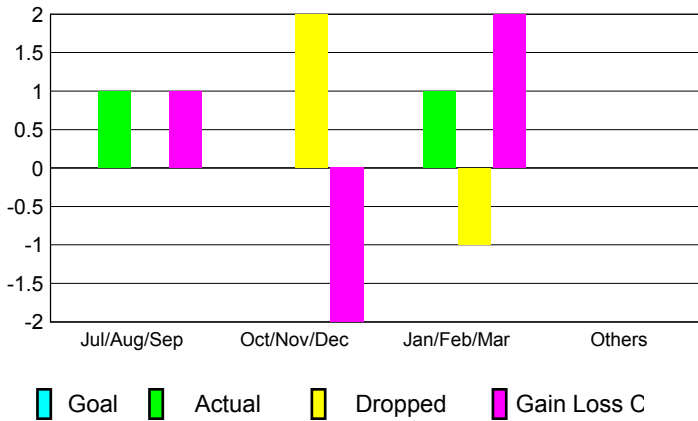

GMT: **NICOLAS JARA ORELLANA**

Location: **ECUADOR**

GMT CA: **3**

**CLUBS**

Month	New Club Goal	Actual New Clubs	Actual Dropped Clubs	Gain/Loss of Clubs
<b>2012-2013</b>				
Jul/Aug/Sep		1	0	1
Oct/Nov/Dec		0	2	-2
Jan/Feb/Mar		1	-1	2
Apr/May/June		0	0	0
<b>Totals</b>		<b>2</b>	<b>1</b>	<b>1</b>

**Club Results 2012-2013**  
Goal, New, Dropped, Gain/Loss

**YTD Status Quo Clubs 2012-2013**

Status Quo Clubs Compared to Status Quo Members

**Club Gain/Loss 2012-2013**

**MEMBERSHIP**

Month	Net Memb Goal	Actual New Memb	Actual Dropped Memb	Gain/Loss of Memb
<b>2012-2013</b>				
Jul/Aug/Sep		63	31	32
Oct/Nov/Dec		30	84	-54
Jan/Feb/Mar		41	17	24
Apr/May/June		43	39	4
<b>Totals</b>		<b>177</b>	<b>171</b>	<b>6</b>