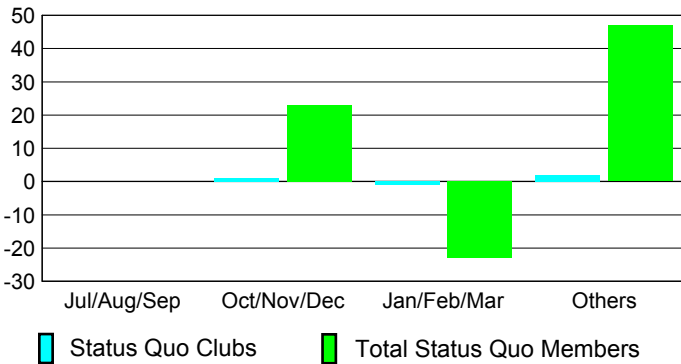

GMT: **NICOLAS JARA ORELLANA**

Location: **ECUADOR**

GMT CA: **3**

**CLUBS**

Month	New Club Goal	Actual New Clubs	Actual Dropped Clubs	Gain/Loss of Clubs
<b>2012-2013</b>				
Jul/Aug/Sep		1	0	1
Oct/Nov/Dec		0	2	-2
Jan/Feb/Mar		1	-1	2
Apr/May/June		0	0	0
<b>Totals</b>		<b>2</b>	<b>1</b>	<b>1</b>

**Club Results 2012-2013**  
Goal, New, Dropped, Gain/Loss

**YTD Status Quo Clubs 2012-2013**

Status Quo Clubs Compared to Status Quo Members

**Club Gain/Loss 2012-2013**

**MEMBERSHIP**

Month	Net Memb Goal	Actual New Memb	Actual Dropped Memb	Gain/Loss of Memb
<b>2012-2013</b>				
Jul/Aug/Sep		63	31	32
Oct/Nov/Dec		30	84	-54
Jan/Feb/Mar		41	17	24
Apr/May/June		43	39	4
<b>Totals</b>		<b>177</b>	<b>171</b>	<b>6</b>