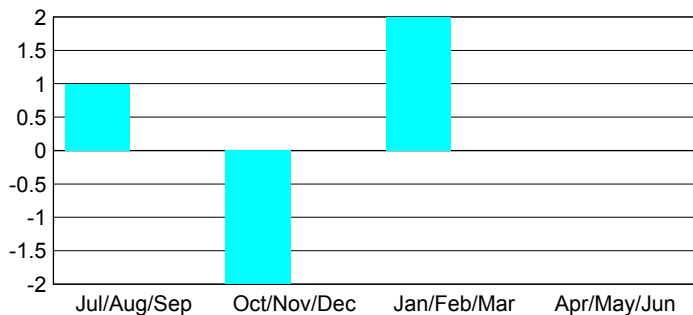

GMT: **NICOLAS JARA ORELLANA**

Location: **ECUADOR**

GMT CA: **3**

**CLUBS**

Month	New Club Goal	Actual New Clubs	Actual Dropped Clubs	Gain/Loss of Clubs
<b>2012-2013</b>				
Jul/Aug/Sep		1	0	1
Oct/Nov/Dec		0	2	-2
Jan/Feb/Mar		1	-1	2
Apr/May/June		0	0	0
<b>Totals</b>		<b>2</b>	<b>1</b>	<b>1</b>

**Club Results 2012-2013**  
Goal, New, Dropped, Gain/Loss

**YTD Status Quo Clubs 2012-2013**

Status Quo Clubs Compared to Status Quo Members

**Club Gain/Loss 2012-2013**

**MEMBERSHIP**

Month	Net Memb Goal	Actual New Memb	Actual Dropped Memb	Gain/Loss of Memb
<b>2012-2013</b>				
Jul/Aug/Sep		63	31	32
Oct/Nov/Dec		30	84	-54
Jan/Feb/Mar		41	17	24
Apr/May/June		43	39	4
<b>Totals</b>		<b>177</b>	<b>171</b>	<b>6</b>

**Membership Results 2012-2013**  
Goal, New, Dropped, Gain/Loss

**Gender Comparison 2012-2013**

**Membership Gain/Loss 2012-2013**